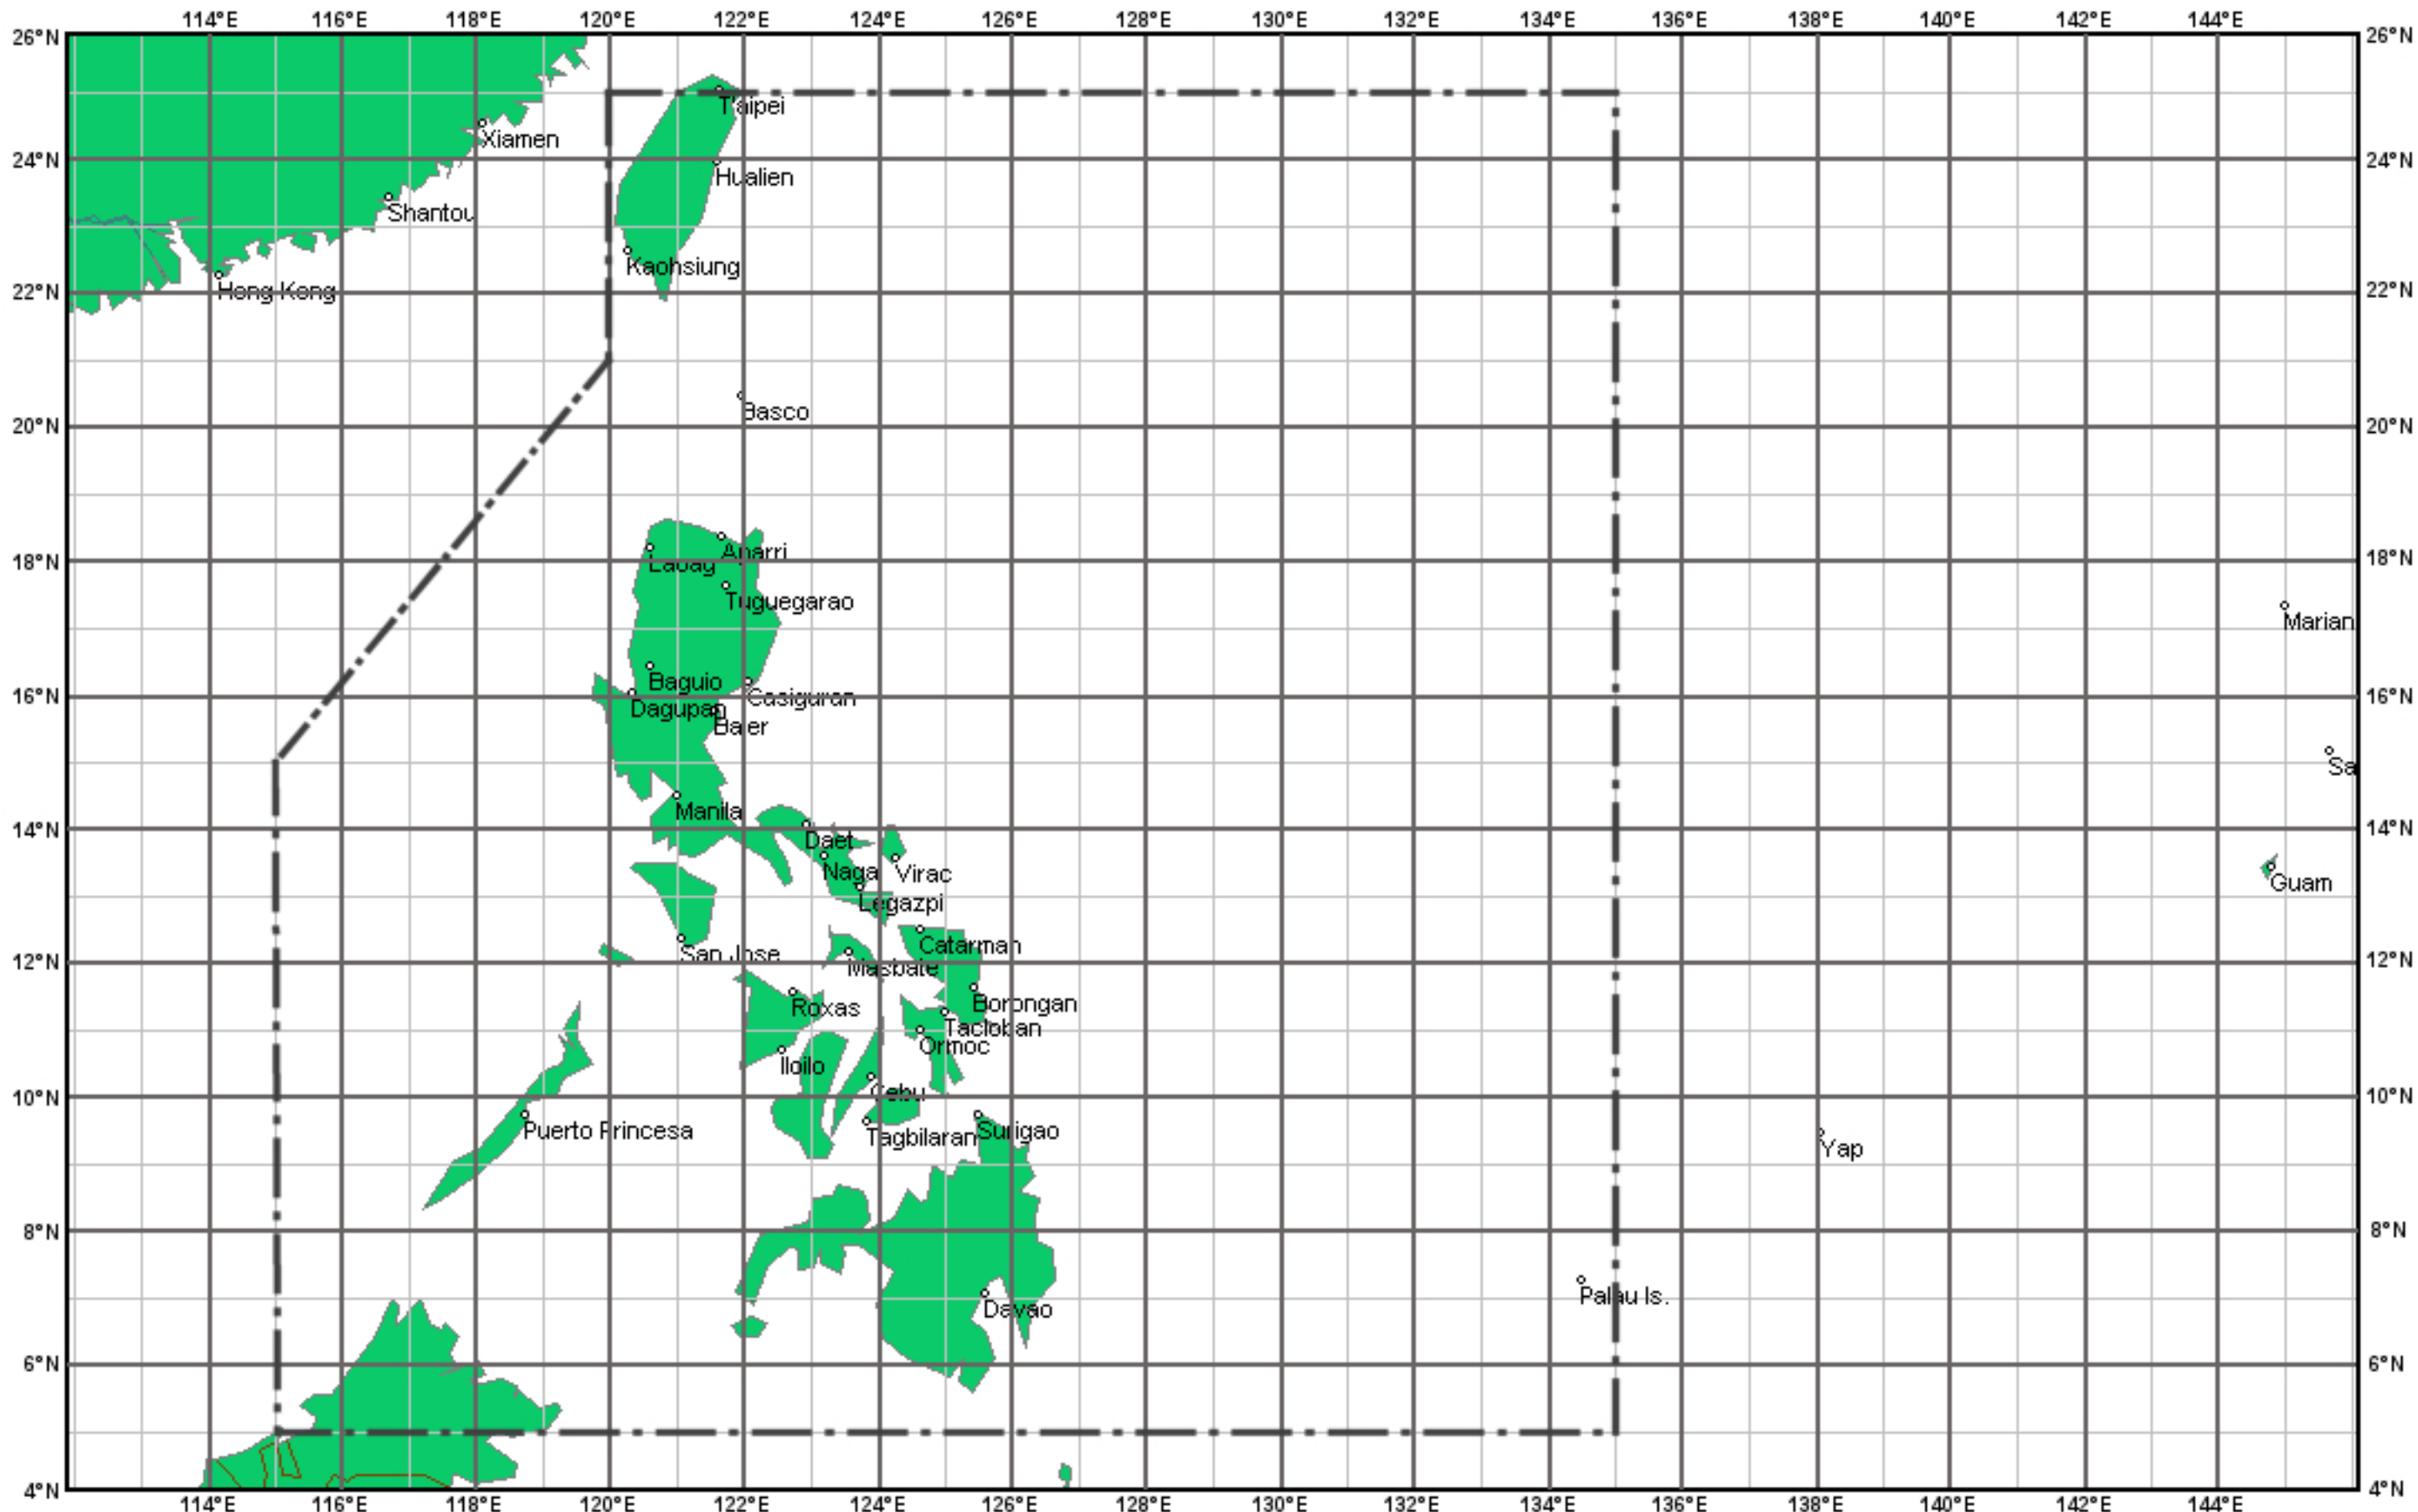

Philippine Typhoon Tracking Chart

© Typhoon2000.com, Naga City, Camarines Sur

Special Rhumb Lines depicts PAGASA's Philippine Area of (Forecasting) Responsibility
Created by: David Michael V. Padua [Map Graphic Generated by GlobalTracks Software]