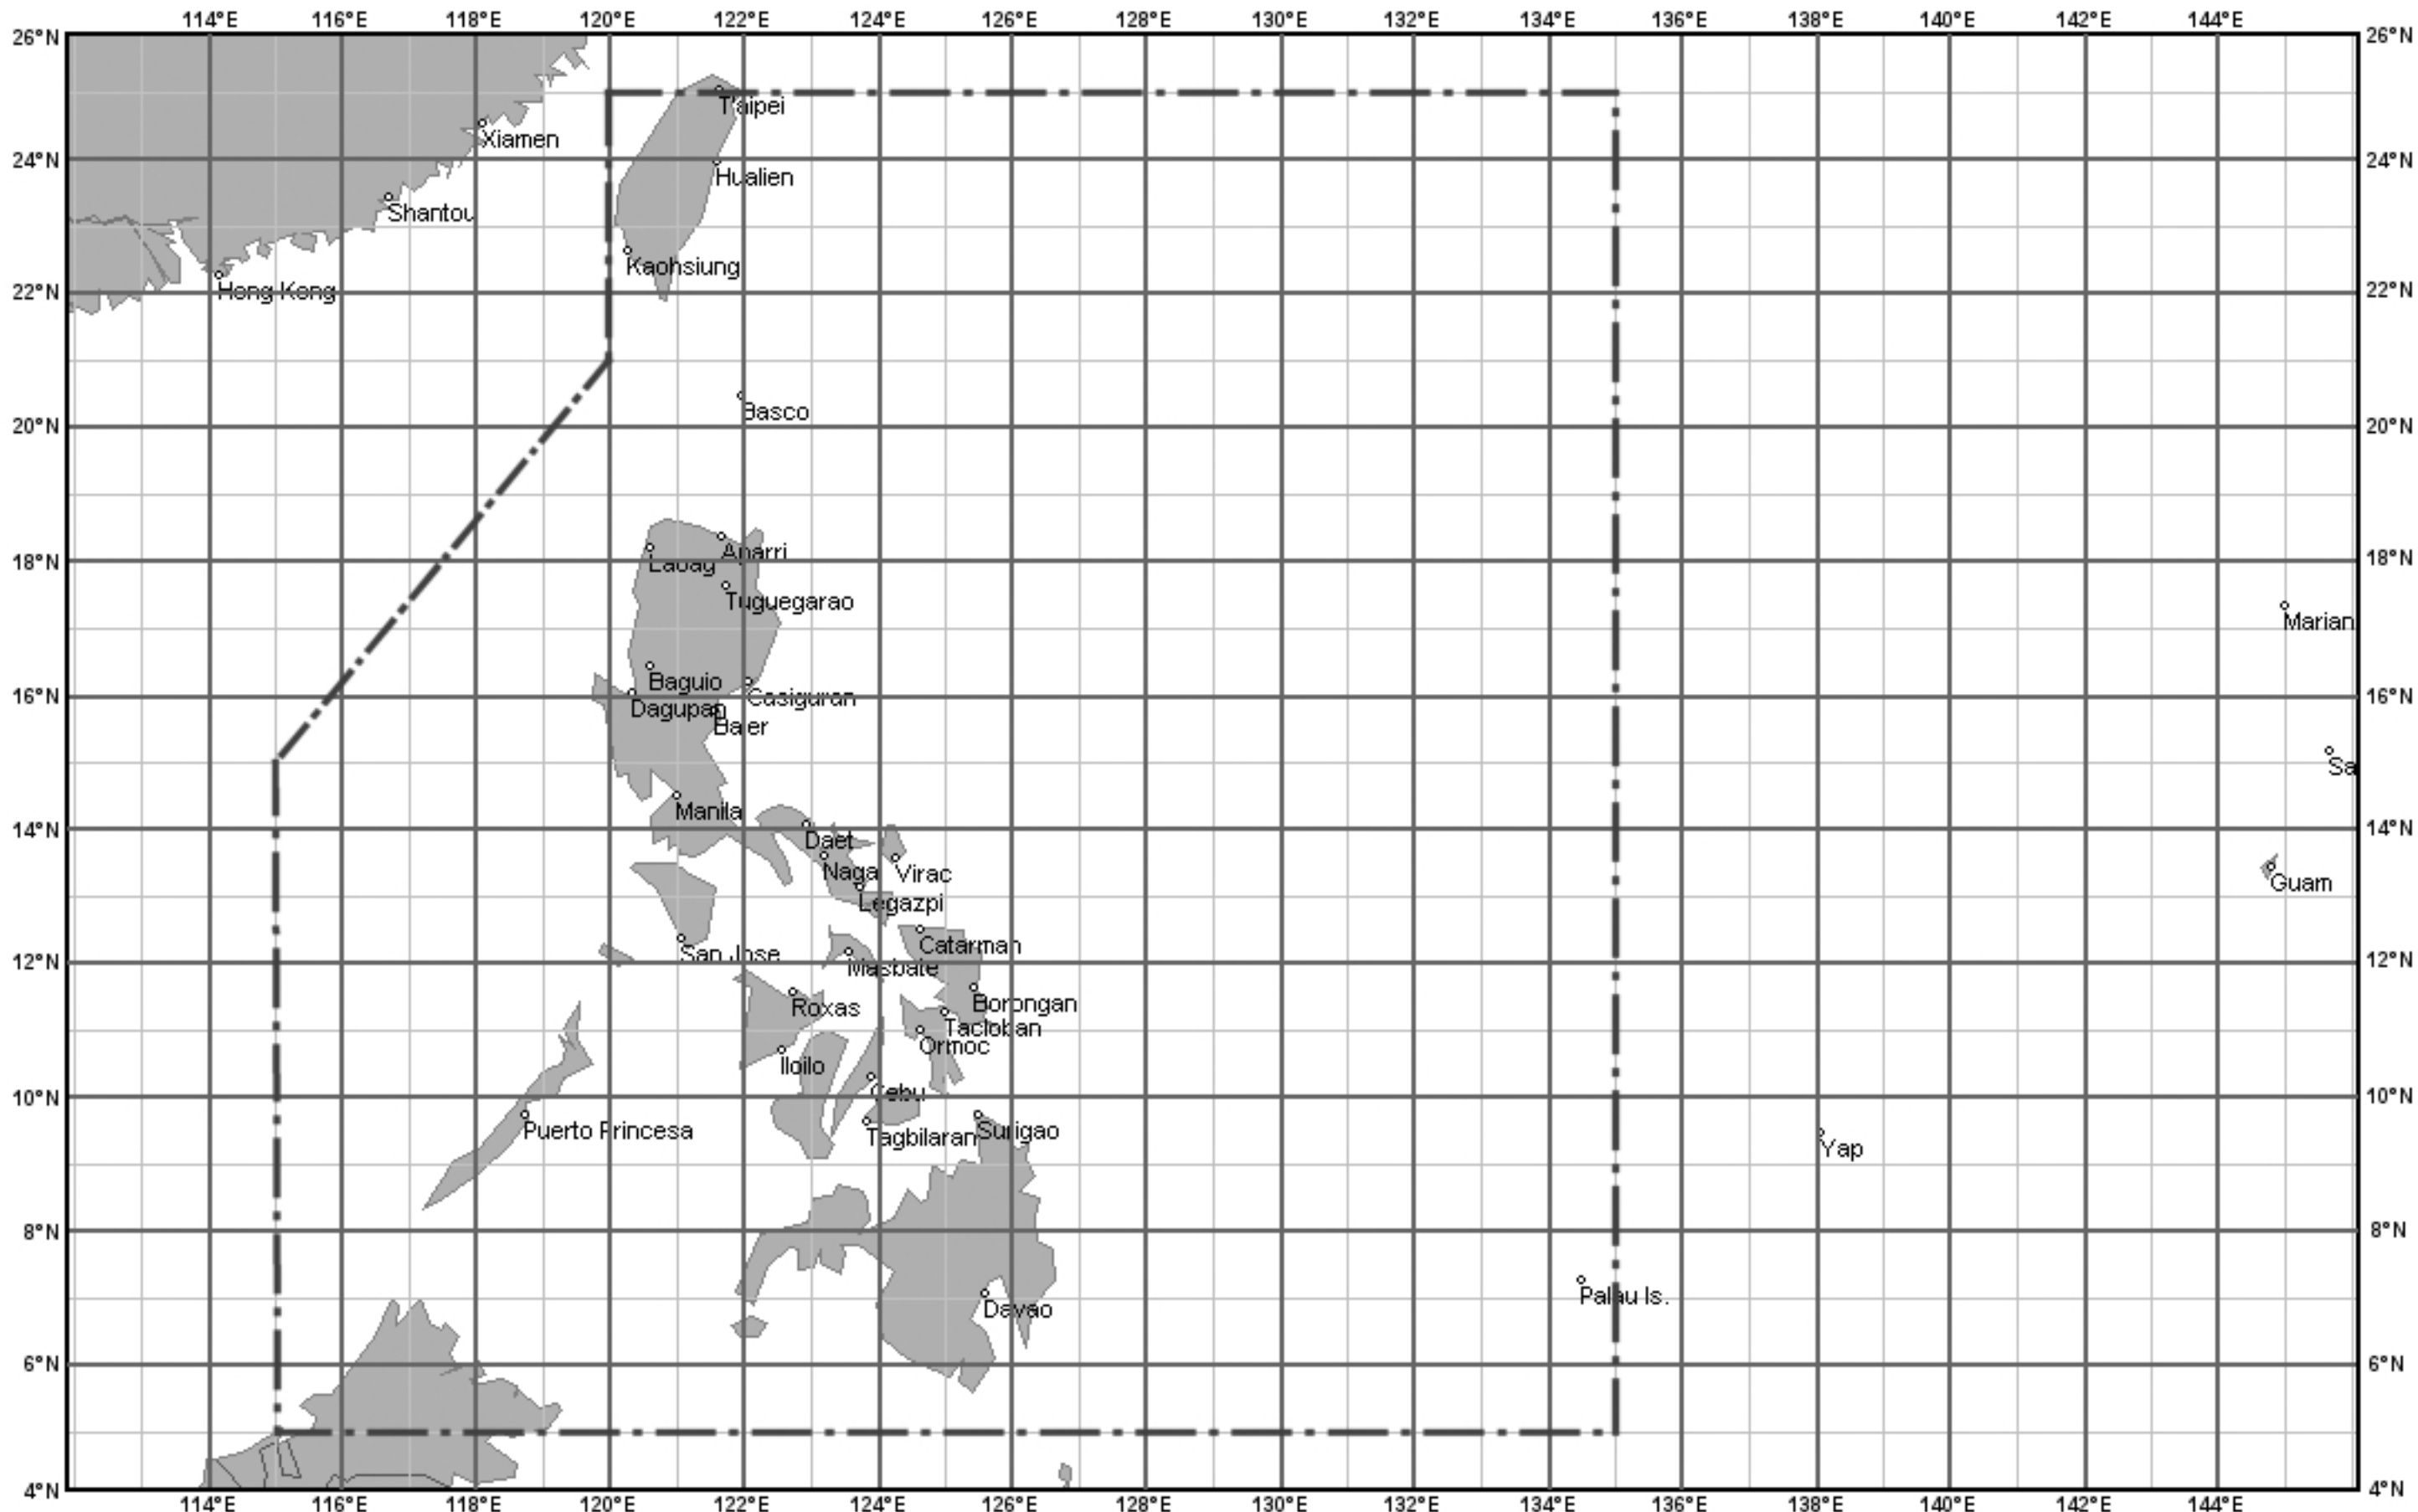

Philippine Typhoon Tracking Chart

© Typhoon2000.com, Naga City, Camarines Sur

Special Rhumb Lines depicts PAGASA's Philippine Area of (Forecasting) Responsibility
Created by: David Michael V. Padua [Map Graphic Generated by GlobalTracks Software]